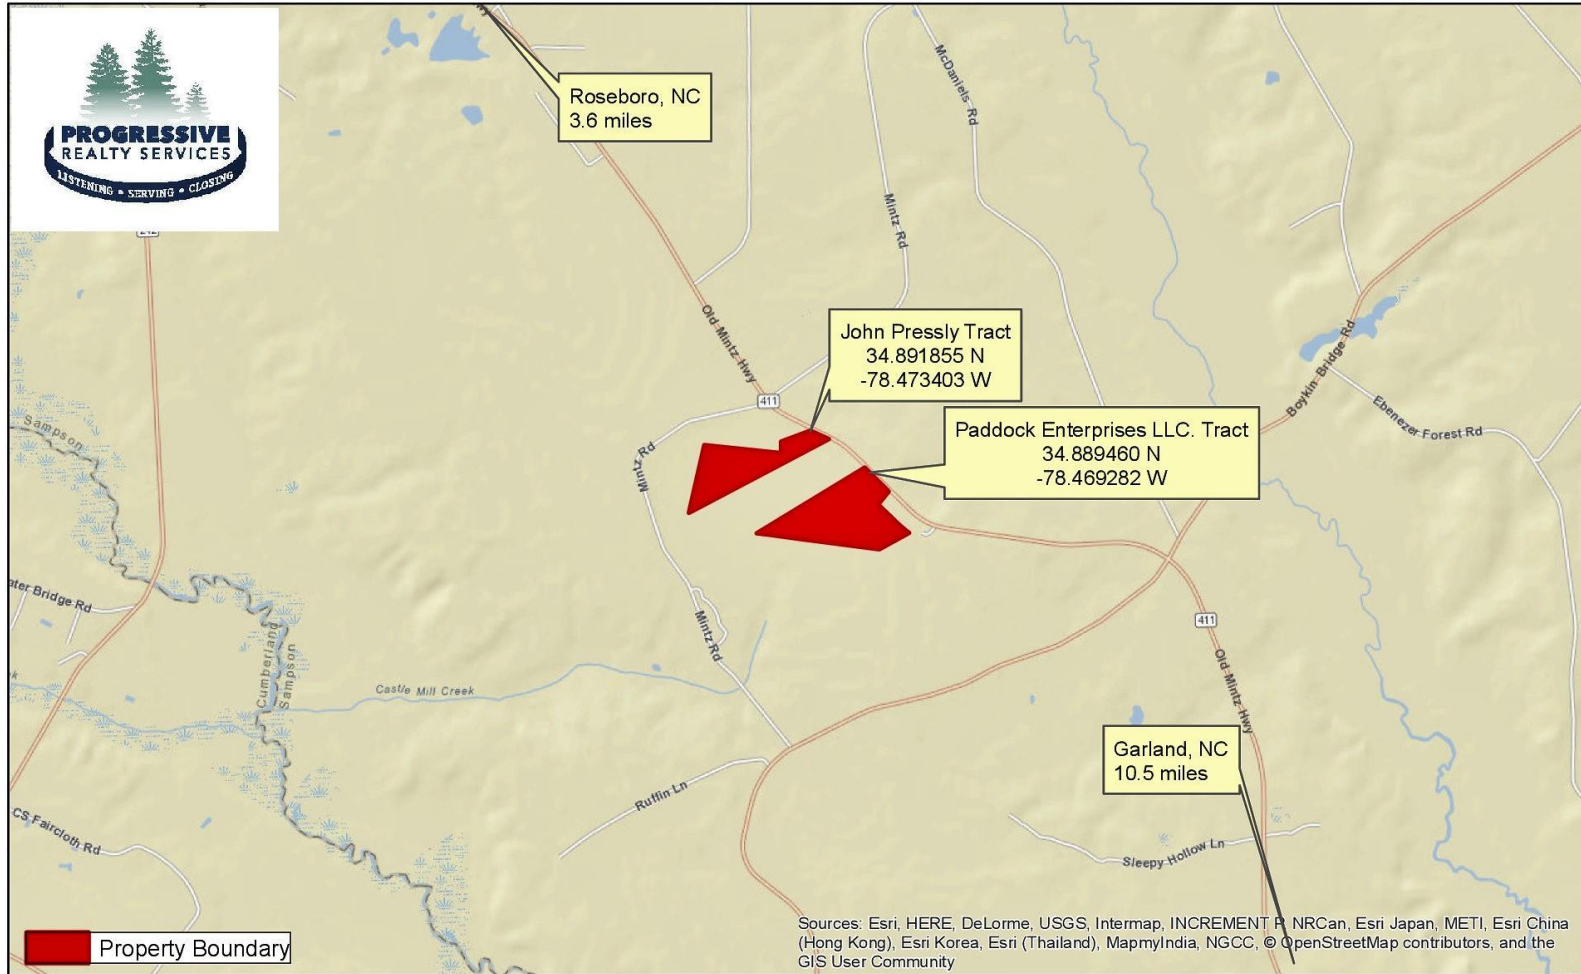

John Pressly / Paddock Enterprises LLC. Tract Location Map Sampson County, NC

Pressly - 45.2 +/- ac.
Paddock - 70.3 +/- ac.
Total - 115.5 +/- ac.

0 0.25 0.5 1 1.5 2 Miles

1:40,000

This map is not an official survey or legal document. All acreages are approximate values.