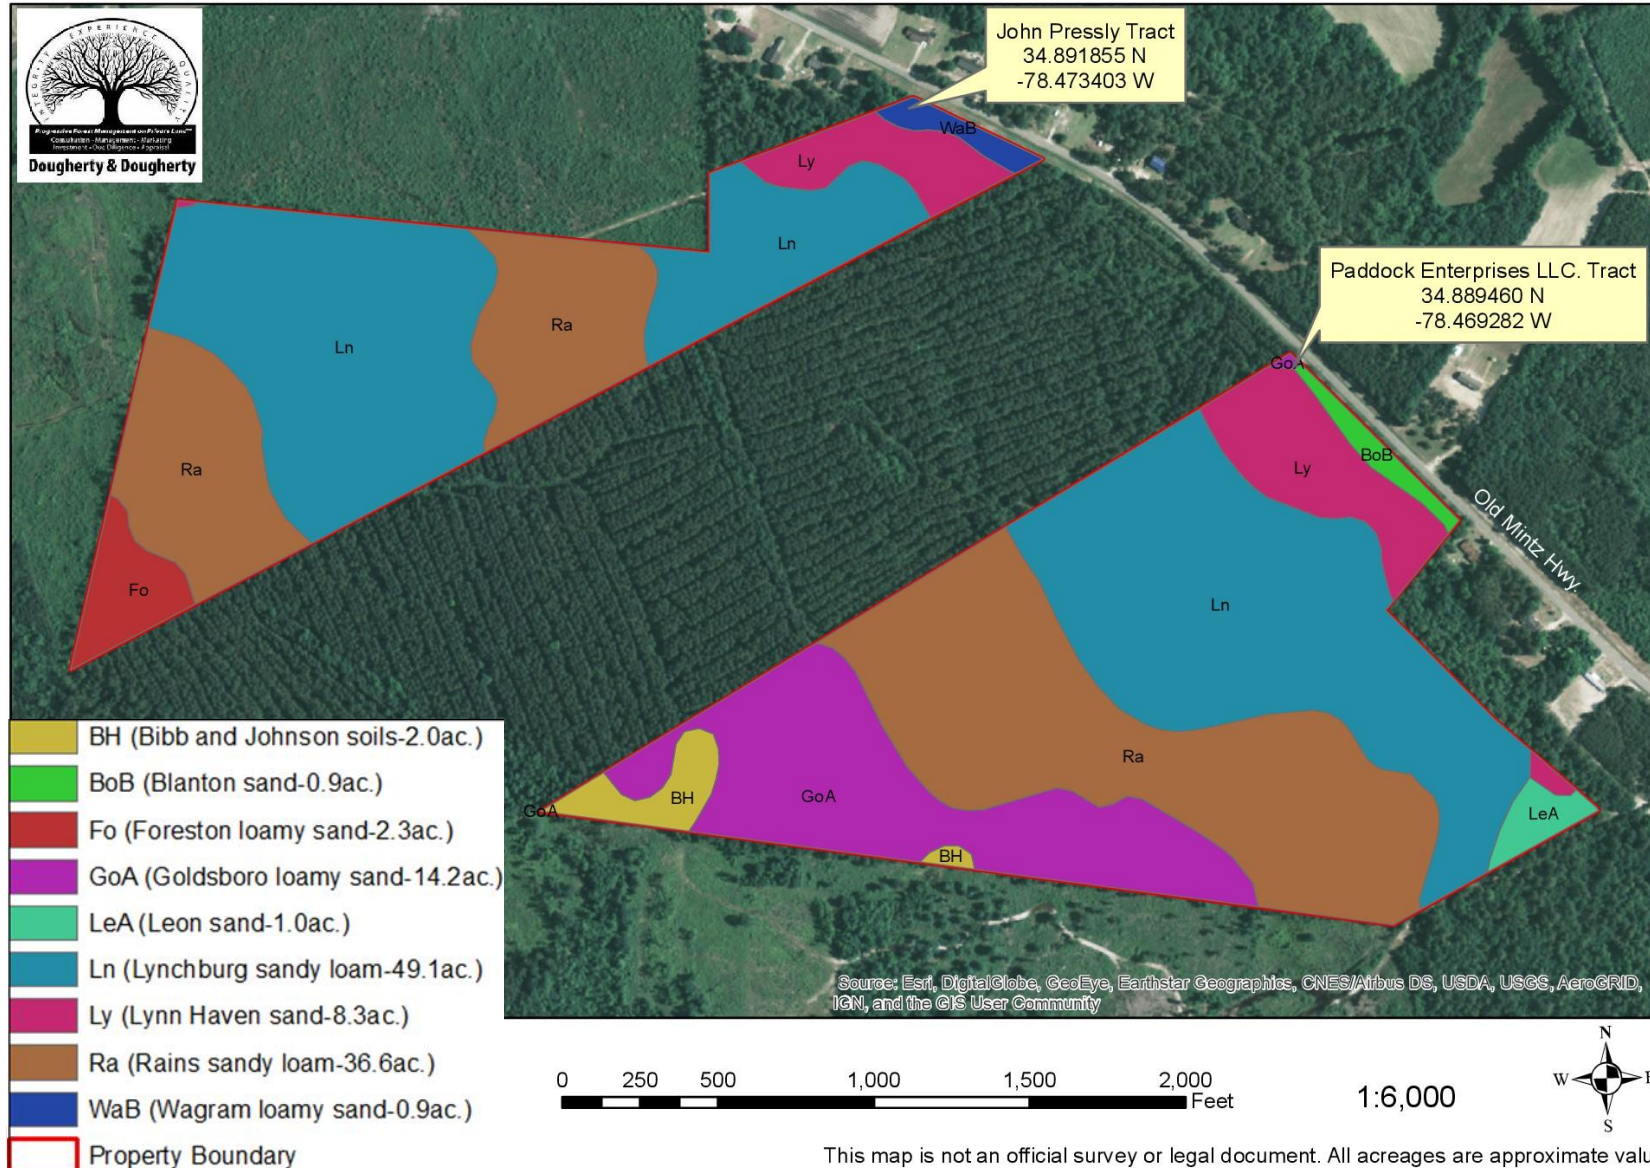

John Pressly / Paddock Enterprises LLC. Tract Soils Map Sampson County, NC

Pressly - 45.2 +/- ac.
Paddock - 70.3 +/- ac.
Total - 115.5 +/- ac.

This map is not an official survey or legal document. All acreages are approximate values.