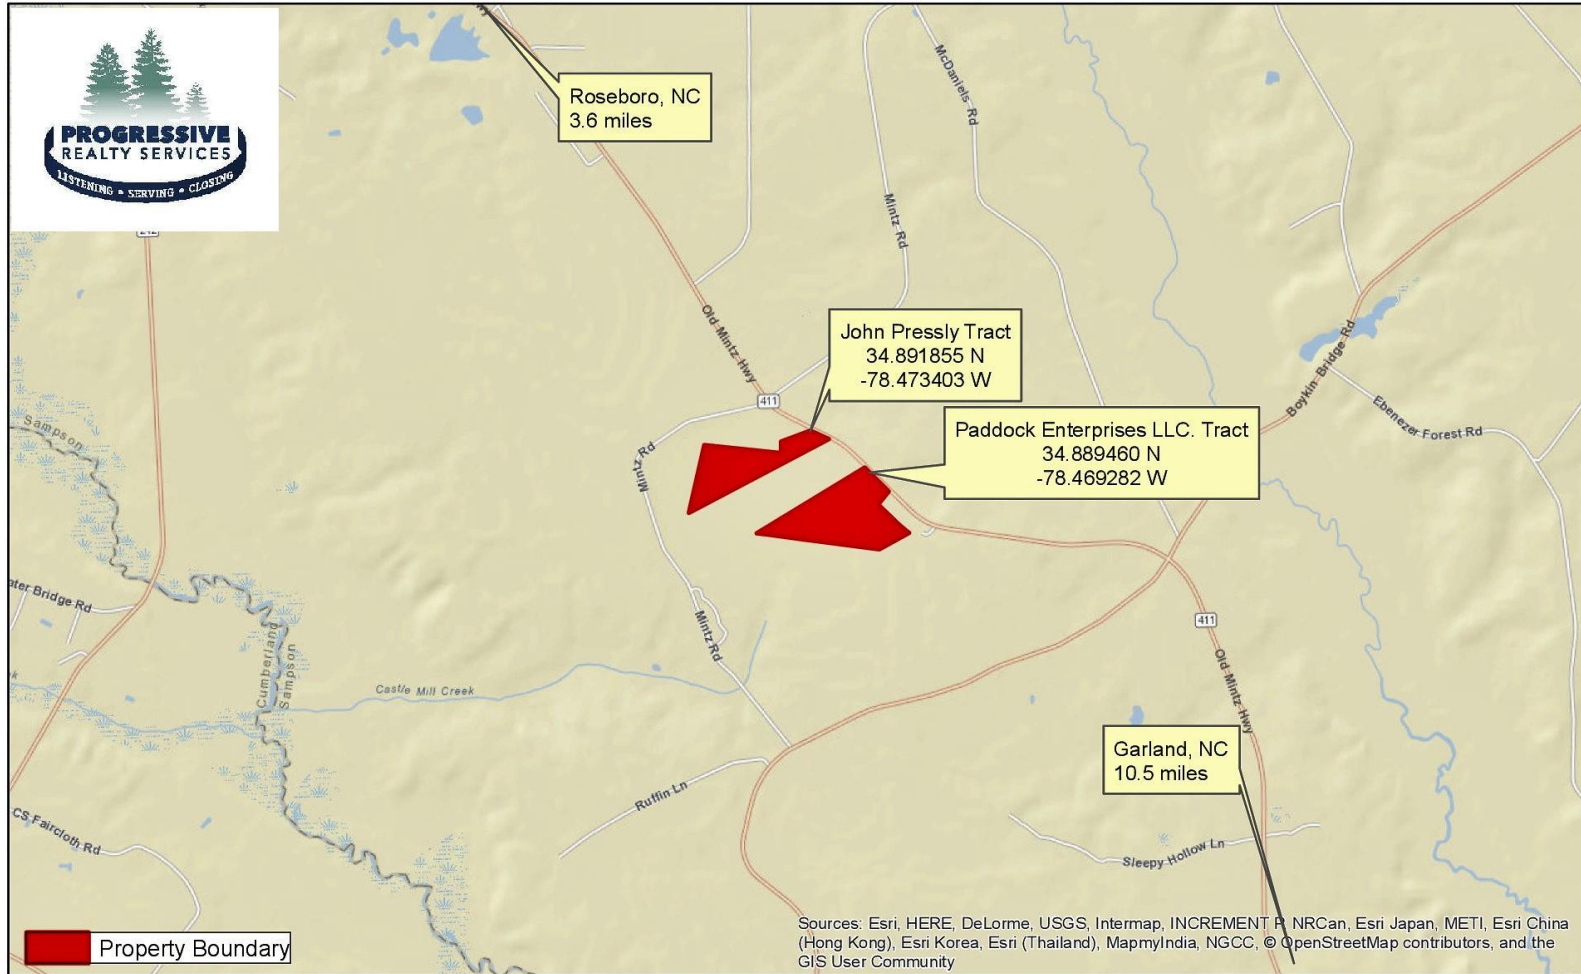

# John Pressly / Paddock Enterprises LLC. Tract Location Map Sampson County, NC

Pressly - 45.2 +/- ac.  
Paddock - 70.3 +/- ac.  
Total - 115.5 +/- ac.

0 0.25 0.5 1 1.5 2 Miles

1:40,000

This map is not an official survey or legal document. All acreages are approximate values.